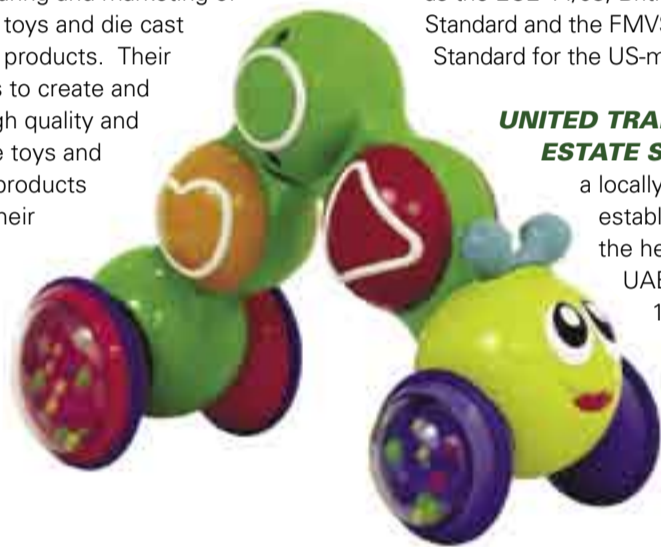

Taiwan and all over the world. Their products confirm well to Europe Standard EN71, ASTM D-4236 Standards. Website: www.sunraingroup.com

SUPERMAG Get stuck into the creative building of the object and then... the game can begin! The range currently comprises a quad, kart, spider, truck, piper, Ferrari, ATV, Scooter, helicopter, bicycle, motorbike, house and jet. The finished constructions can be played with, thanks to the qualities of lightness and stability of the new patented SUPERMAG building sets. The system is decidedly innovative and is without equal in the market. It involves perfect integration of the traditional magnetic rods and spheres and the new perforated and threaded spheres onto which the 100% plastic rigid or flexible rods – identical to their magnetic 'sisters' – can be screwed. Furthermore accessories like real turning wheels enables kids to play with their own magnetic construction.

Takmay Ind. Co. Ltd. Their latest development, Real Tears Baby, is totally battery operated and there is still no other battery operated crying baby in the market place yet. They are the first company with this innovation.

THAILAND – DEPARTMENT OF EXPORT PROMOTION Toys continue to play a vital role in the healthy development and well being of every child. Each year, several thousands of new toys hit the shelves. Toys from Thailand are recognised as well designed and of high quality. Their quality toy products now not only comprise of wooden toys, but they are also able to offer many other different lines such as soft toys, plastic toys, paper toys, modelling clays and several other toys.